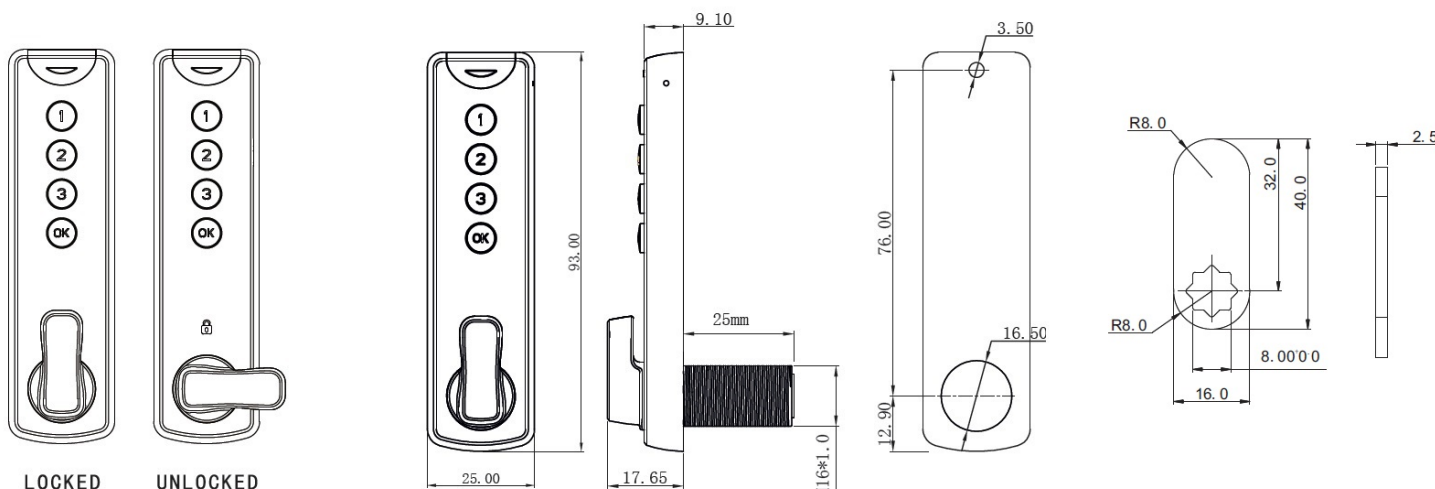

PRODUCT SHEET

Description:

Elec. Combination Cam Lock, "Dave", Public, Black, 93x25x 9,1mm, CE: 32mm (Battery CR1220 Not Included)-Included:, 1Pcs. Striking Plate, 3 Pcs. Cam Plate, 1Pcs. Needle, 2Pcs., Washers, 2Pcs Nuts, 7Pcs Screws, 1Pcs Tube $\varnothing 6 \times 50 \text{mm}$., Download User Guide From www.siso.dk

Item number:

14.60.397-0

Units	Box	Carton	HS Code	Barcode
Pcs.	1	12	8301300000	
				5704866492867

SISO A/S

Mileparken 11
DK-2740 Skovlunde
Denmark
VAT: DK 24786013

Phone +45 45 830 900

www.siso.dk
siso@siso.dk

Danske Bank
Nytorv Branch
Copenhagen
SWIFT: DABADKKK

Account no.
4180 3112 112936
IBAN Account
DK7230003112112936